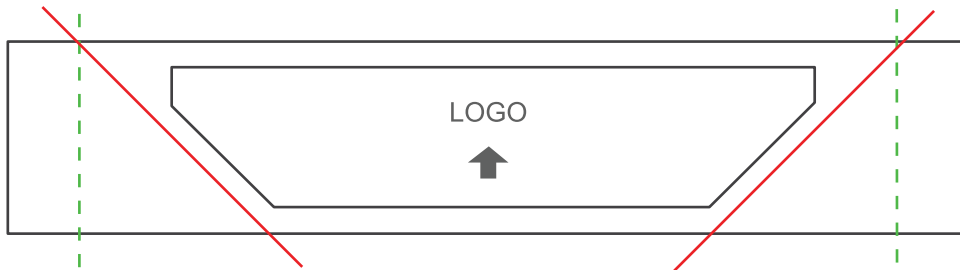

#7 MITRE FOLD

4"W x 1"H

5"W x 1"H

folded view

✉ SALES@CUSTOMCLOTHINGLABELS.COM

☎ 760-720-2115
866-611-6118
(9AM - 5PM PST)