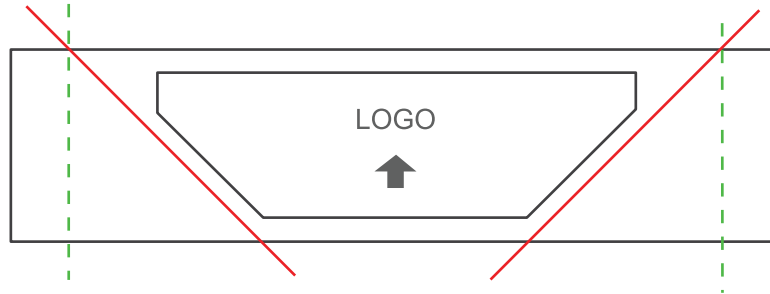

#7 MITRE FOLD

4"W x 1"H

5"W x 1"H

folded view

✉ SALES@CUSTOMCLOTHINGLABELS.COM

☎ 760-720-2115
866-611-6118
(9AM - 5PM PST)